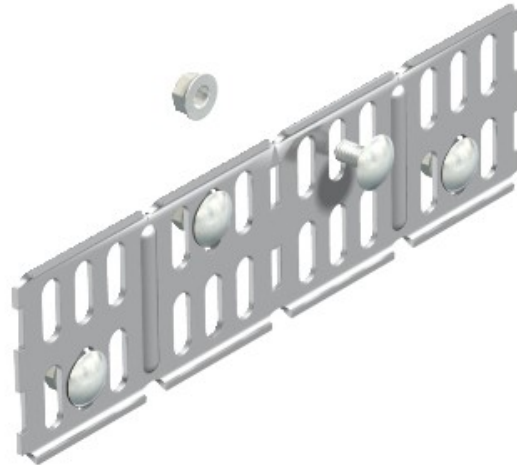

Reference: RWVL 60 VA4301  
Code: 6067662

Straight connector + angle connec for  
cable tray, horizontal, 60x200, Stainless  
steel, grade 304, VA, 1.4301

Buy it at [Electric Automation Network](#)

Including appropriate fastening material.