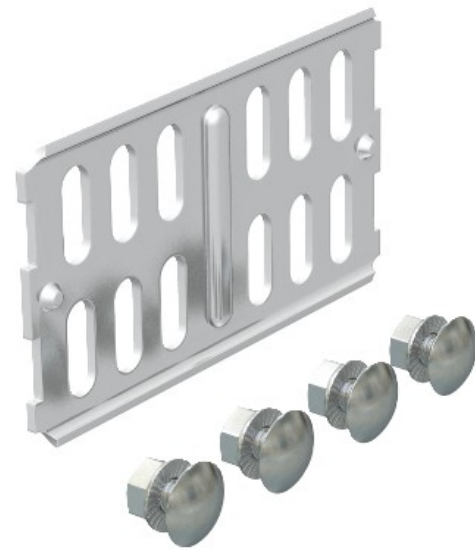

**Electric Automation**  
Automation specialists

Reference: RLVK 60 VA4301  
Code: 6067654

Straight connector for cable tray,  
60x100, Stainless steel, grade 304, VA,  
1.4301

Buy it at [Electric Automation Network](#)

Straight connector for straight connection of cable trays and fittings with a side height of 60 mm