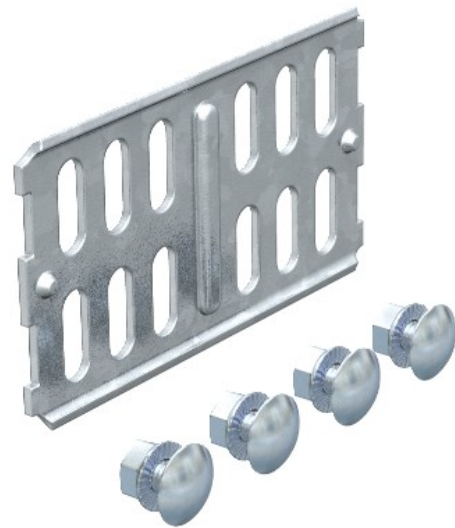

**Electric Automation**  
Automation specialists

Reference: RLVK 60 FT  
Code: 6067603

Straight connector for cable tray,  
60x100, Hot-dip galvanised, DIN EN ISO  
1461, Steel, St

Buy it at [Electric Automation Network](#)

Straight connector for straight connection of cable trays and fittings with a side height of 60 mm