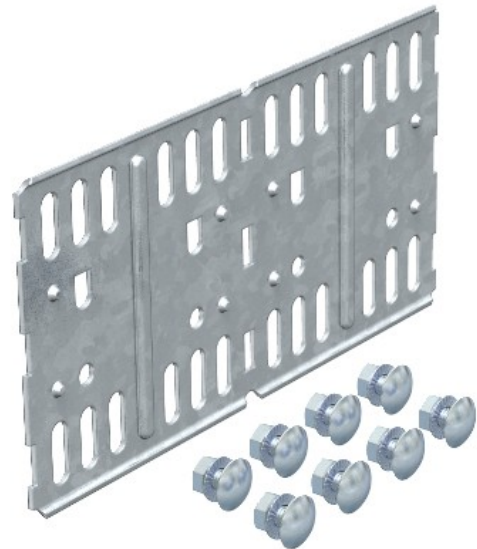

Electric Automation
Automation specialists

Reference: RLVL 110 FS
Code: 6067131

Straight connector + angle conne for
cable tray, horizontal, 110x200, Strip-
galvanised, DIN EN 10147, Steel, St

Buy it at [Electric Automation Network](#)

Including appropriate fastening material.