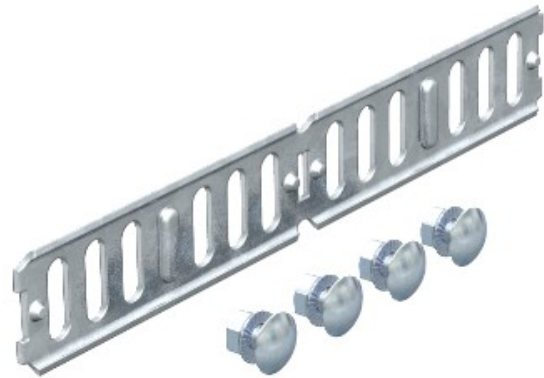

Electric Automation
Automation specialists

Reference: RWVL 35 FS
Code: 6067107

Angular connector for cable tray,
horizontal, 35x200, Strip-galvanised, DIN
EN 10147, Steel, St

Buy it at [Electric Automation Network](#)

Straight and angle connector for cable trays and fittings with a side height of 35 mm