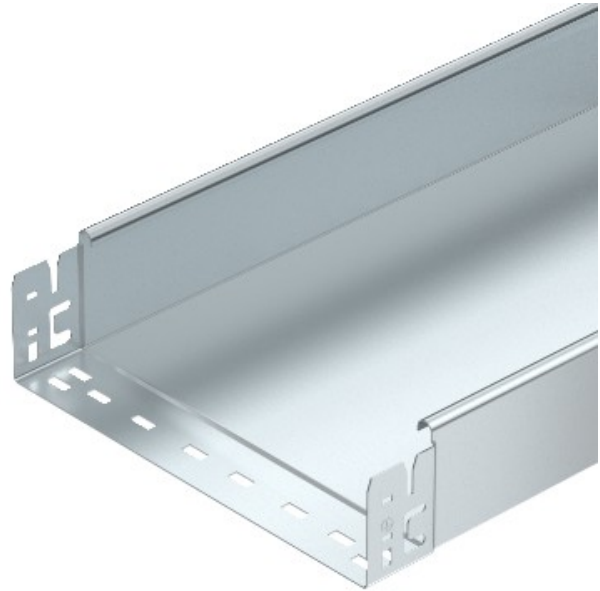

Electric Automation
Automation specialists

Reference: SKSMU 840 FT
Code: 6059787

Cable tray SKSMU unperf. with quick connector, 85x400x3050, Hot-dip galvanised, DIN EN ISO 1461, Steel, St

Buy it at [Electric Automation Network](#)

SKSMU 85 = Heavy-duty Magic cable tray system, unperforated, with 85 mm side height.