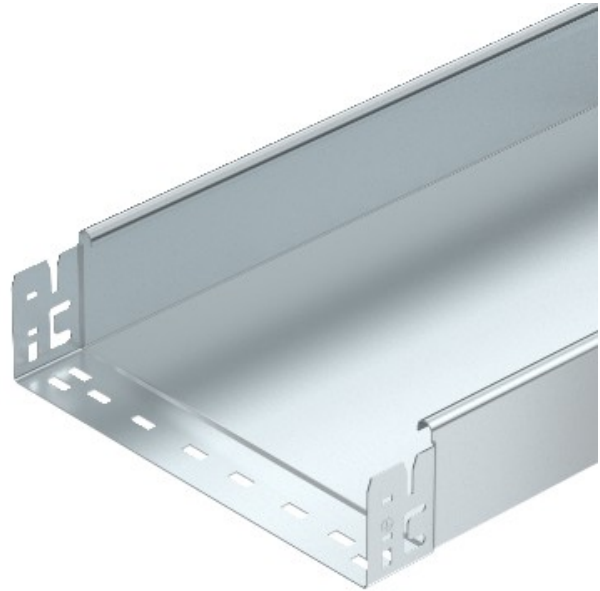

Electric Automation
Automation specialists

Reference: SKSMU 840 FS
Code: 6059770

Cable tray SKSMU unperf. with quick connector, 85x400x3050, Strip-galvanised, DIN EN 10147, Steel, St

Buy it at [Electric Automation Network](#)

SKSMU 85 = Heavy-duty Magic cable tray system, unperforated, with 85 mm side height.