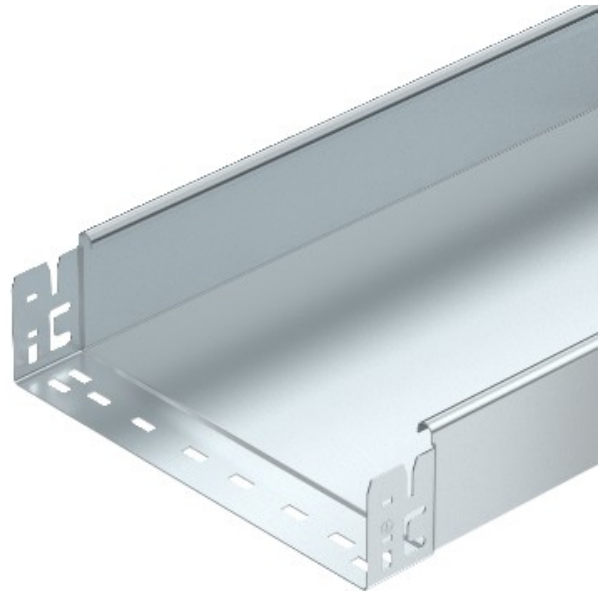

Electric Automation
Automation specialists

Reference: SKSMU 810 FS
Code: 6059762

Cable tray SKSMU unperf. with quick connector, 85x100x3050, Strip-galvanised, DIN EN 10147, Steel, St

Buy it at [Electric Automation Network](#)

SKSMU 85 = Heavy-duty Magic cable tray system, unperforated, with 85 mm side height.