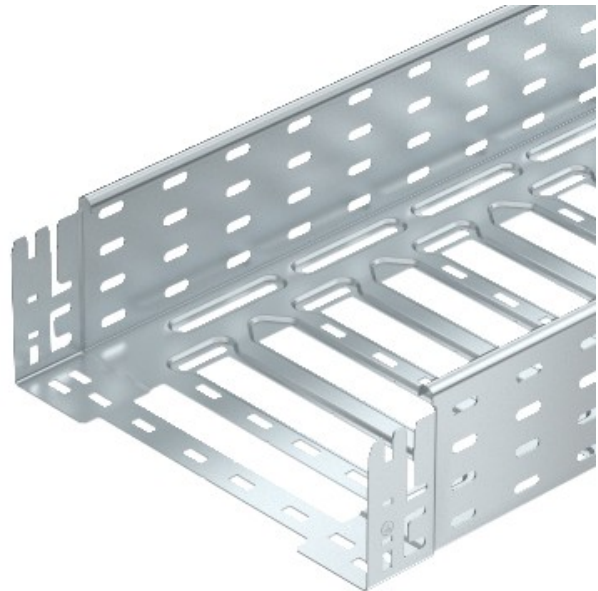

**Electric Automation**  
Automation specialists

Reference: MKSM 130 FS  
Code: 6059162

Cable tray MKSM perforated with quick connector, 110x300x3050, Strip-galvanised, DIN EN 10147, Steel, St

[Buy it at Electric Automation Network](#)

MKSM 110 = medium-duty Magic cable tray system with a side height of 110 mm