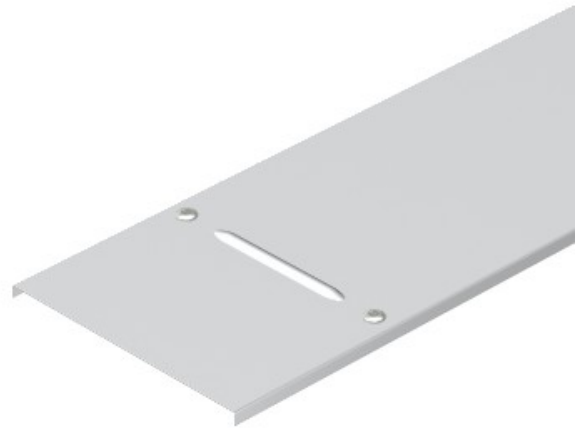

Electric Automation
Automation specialists

Reference: DRL 100 VA4571
Code: 6052980

Cover with sash lock f. cable tray and
cable ladder, 100x3000, Stainless steel,
grade 316 Ti, VA, 1.4571

[Buy it at Electric Automation Network](#)

When using a cover outdoors, atd>