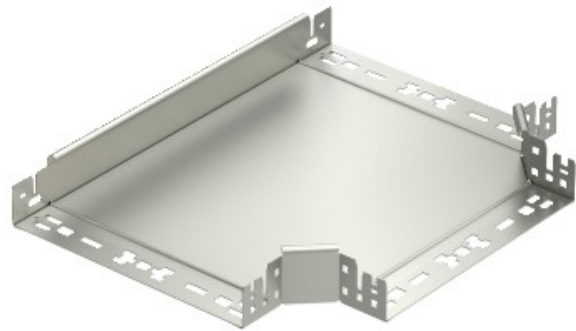

**Electric Automation**  
Automation specialists

Reference: RTM 650 VA4571  
Code: 6041390

T-branch piece with quick connector,  
60x500, Stainless steel, grade 316 Ti,  
VA, 1.4571

[Buy it at Electric Automation Network](#)

Magic T branch piece with quick connector system. For all cable tray types of 60 mm side height.