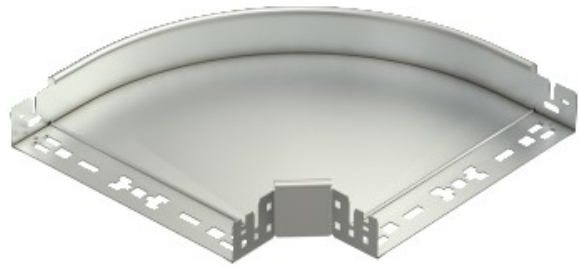

Electric Automation
Automation specialists

Reference: RBM 90 615VA4571

Code: 6041202

90° bend with quick connector, 60x150,
Stainless steel, grade 316 Ti, VA, 1.4571

Buy it at [Electric Automation Network](#)

90° bend with quick connector system. For all cable tray types of 60 mm side height.