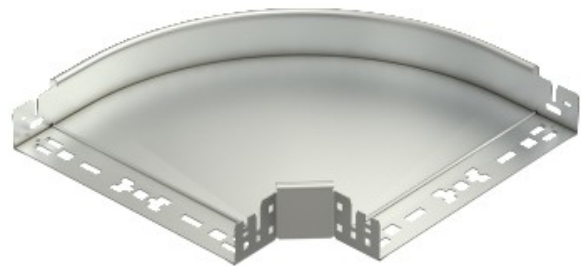

**Electric Automation**  
Automation specialists

Reference: RBM 90 620VA4301

Code: 6041184

90° bend with quick connector, 60x200,  
Stainless steel, grade 304, VA, 1.4301

Buy it at [Electric Automation Network](#)

90° bend with quick connector system. For all cable tray types of 60 mm side height.