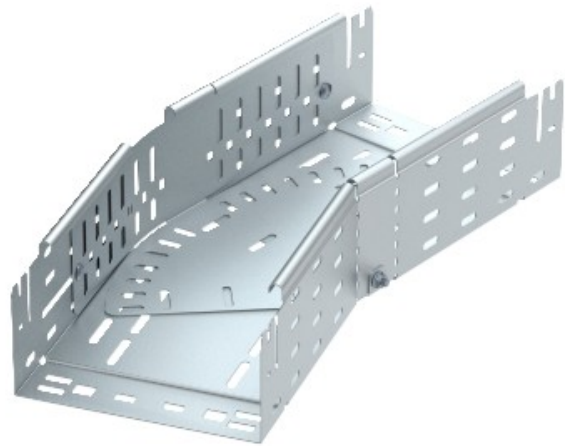

Reference: RBMV 120 FS
Code: 6040684

Variable bend with quick connector,
110x200, Strip-galvanised, DIN EN
10147, Steel, St

Buy it at [Electric Automation Network](#)

Magic bend 0°-90°, variable, with quick connector system. For all cable tray types of 110 mm side height.