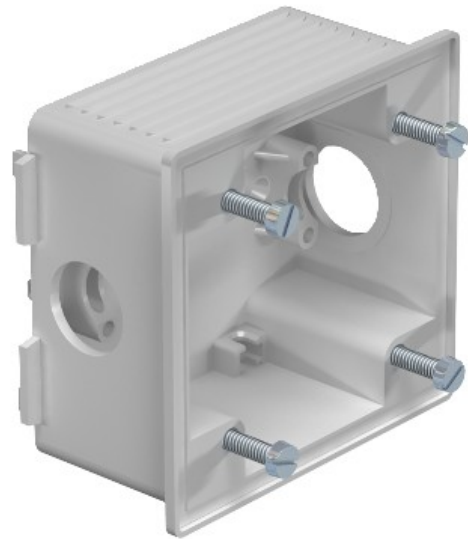

Electric Automation
Automation specialists

Reference: 2392
Code: 6024009

Box, empty for CEE installation, Light grey, 7035, Polyamide, fibreglass reinforced, PA/GF

Buy it at [Electric Automation Network](#)

Underfloor box for mounting CEE sockets in WDK trunking. Also suitable as concealed installation box for CEE sockets.