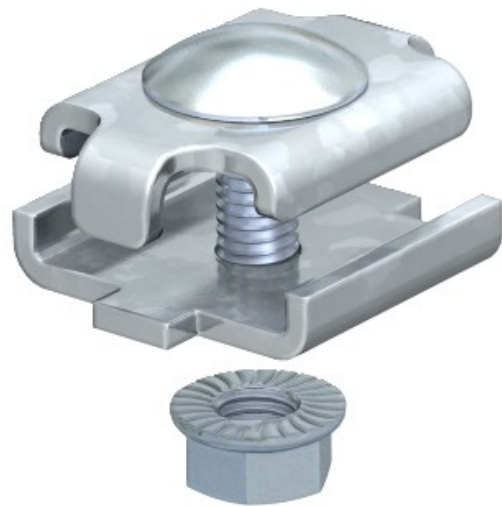

Electric Automation
Automation specialists

Reference: GSV 34 FT
Code: 6016634

Joint connector for mesh cable tray, Hot-dip galvanised, DIN EN ISO 1461, Steel, St

Buy it at [Electric Automation Network](#)

Screwed version of joint connector for mesh cable trays.