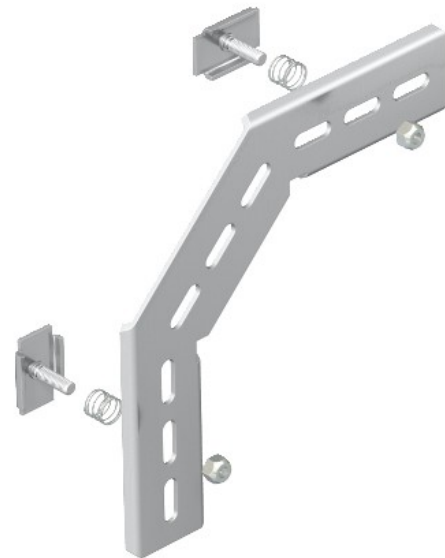

Electric Automation
Automation specialists

Reference: MW 90 SL23VA4301
Code: 6016308

90° installation angle for C-mesh cable tray, 230x230, Stainless steel, grade 304, VA, 1.4301

Buy it at [Electric Automation Network](#)

Each with two clamps of type KS 23/35.