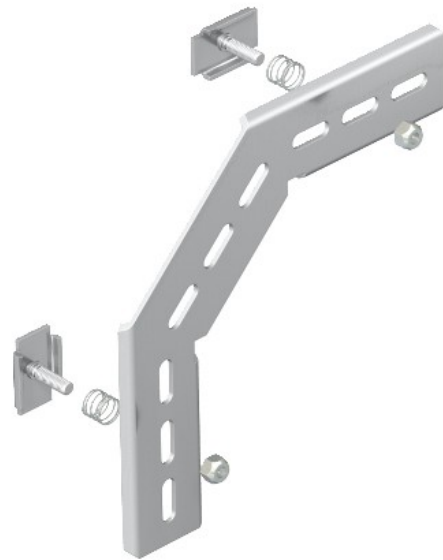

Electric Automation
Automation specialists

Reference: MW 90 SL17VA4301
Code: 6016278

90° installation angle for C-mesh cable tray, 170x170, Stainless steel, grade 304, VA, 1.4301

Buy it at [Electric Automation Network](#)

Each with two clamps of type KS 23/35.