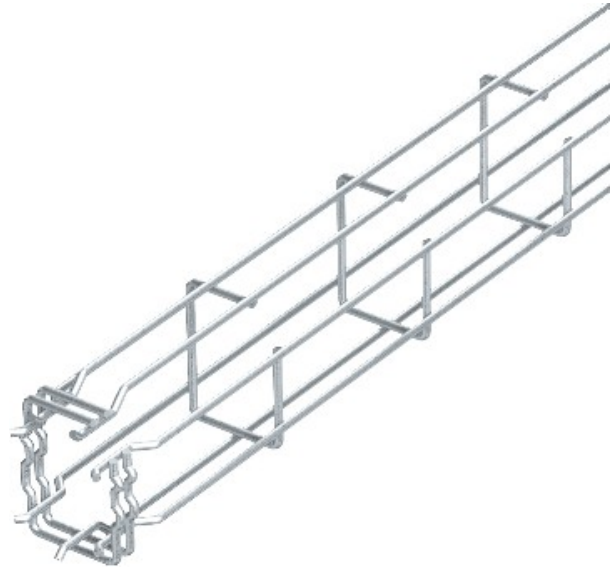

**Electric Automation**  
Automation specialists

Reference: G-GRM 75 50 FT  
Code: 6005523

G mesh cable tray Magic , 75x50x3000,  
Hot-dip galvanised, DIN EN ISO 1461,  
Steel, St

Buy it at [Electric Automation Network](#)

G-shaped mesh cable tray made of spot-welded steel wire with different side heights and width. Bracket mounting or direct wall or ceiling mounting possible. Load capacity details regarding the different mounting methods are available upon request.