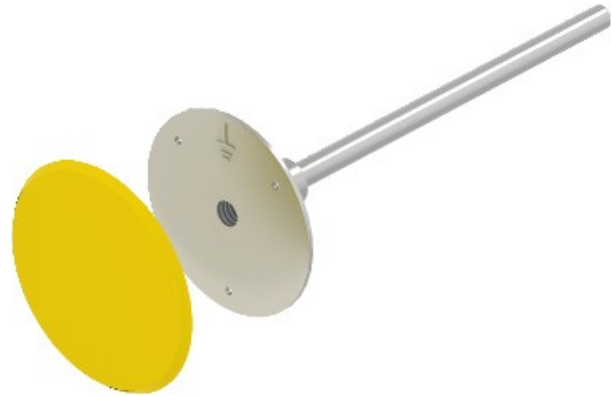

Electric Automation
Automation specialists

Reference: 205 B-M12 VA
Code: 5420016

Earthing fixed point , M12, Stainless steel, grade 316 L, VA, 1.4404

[Buy it at Electric Automation Network](#)

- Connection to earthing systems, conductors and reinforcement
- Contact plate: Ø 79 mm, made of rustproof stainless steel (V4A)
- Clamping bolt Ø 10 mm, rustproof (V2A)
- Incl. plastic cover for simple installation