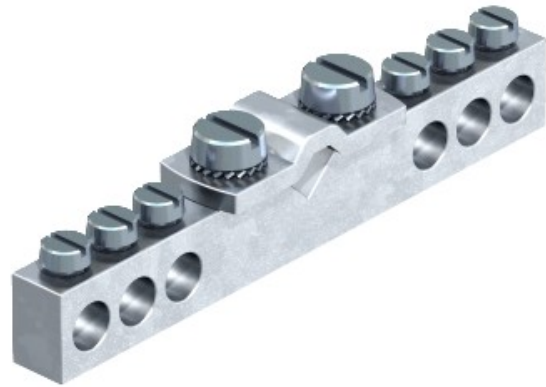

**Electric Automation**  
Automation specialists

Reference: 1804  
Code: 5015553

Equipotential bonding rail for bathroom,  
Brass, CuZn

Buy it at [Electric Automation Network](#)

- Nickel-plated brass contact strip
- Screws and clamp made of electrogalvanised steel

Connection options:

- 6 wires 1.5-10 mm<sup>2</sup>
- 1 wire 6-16 mm<sup>2</sup>