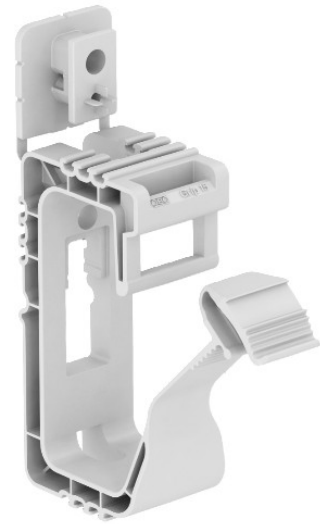

**Electric Automation**  
Automation specialists

Reference: 2031 20 SP

Code: 2205408

Grip collecting clamp , 20x NYM3x1,5,  
Light grey, 7035, Polypropylene, PP

[Buy it at Electric Automation Network](#)

Grouped support for general use, suitable for wall and ceiling mounting. The moulded fastening element can be fastened using knock-in anchors or gas pressure nail gun.