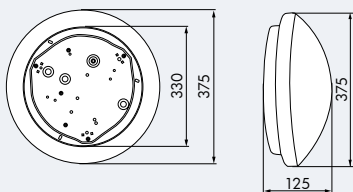

LUXOMAT® L12

TECHNICAL DATA

-  230V~ ±10%
-  IP40 / Class I / CE
-  Ø 375 x H 125 mm
-  -15°C to +30°C
-  made of acrylic glass

Lamps

-  2x 18 W G24q-2

PRODUCT INFORMATION

- Wall and ceiling light for a stylish ambience
- Ideally supplements the HF-L12
- **Application examples:**
corridors, halls, staircases, storage rooms, cellars, toilets

Description

L12 (Acrylic glass)

Colour

white

Part number

94452