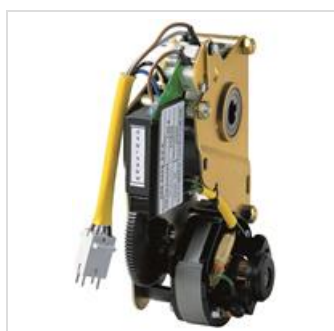

Categories

Products » Low Voltage Products and Systems » Circuit Breakers » Air Circuit Breakers » Accessories for Emax
Products » Low Voltage Products and Systems » Circuit Breakers » Air Circuit Breakers » Accessories for Emax (old)
Products » Low Voltage Products and Systems » Circuit Breakers » Moulded Case Circuit Breakers » Accessories for Tmax T

Ordering

EAN:	8015644383220
Minimum Order Quantity:	1 piece
Customs Tariff Number:	85389099

Container Information

Package Level 1 Units:	1 piece
Package Level 1 Gross Weight:	1.696 kg
Package Level 1 EAN:	8015644383220

Environmental

RoHS Status:	No declaration needed

Additional Information

IIT Publishing Status:	Level 0 - Information enabled
Product Main Type:	Accessories for Emax
Product Name:	Accessory
Product Type:	ACC
Standards:	IEC
Suitable For:	E1 E2 E3 E4 E6 T8
Suitable for Product Class:	SACE Emax SACE Tmax T

Certificates and Declarations (Document Number)

Data Sheet, Technical Information:	1SDC200006D0209
Declaration of Conformity - CE:	1SDL000165R0013 1SDL000165R0014 1SDL000165R0015 1SDL000165R0016 1SDL000165R0017 1SDL000165R0008

Classifications

Object Classification Code:	Q