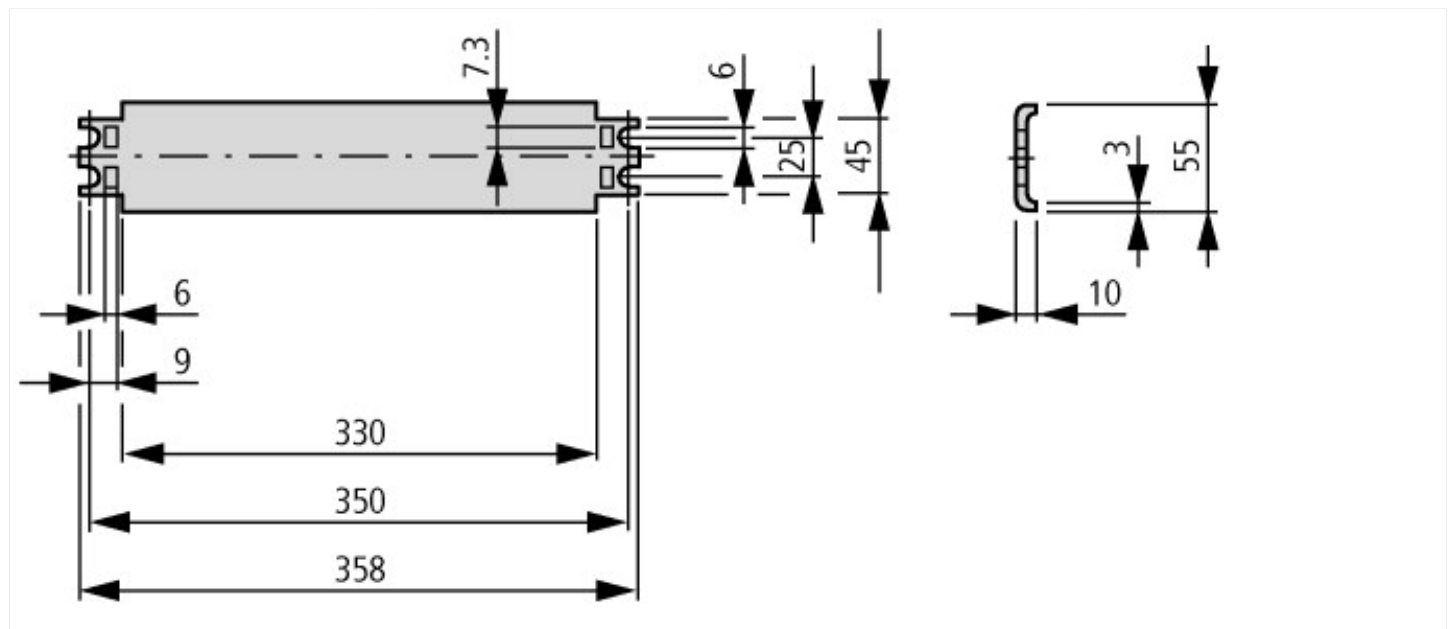

Dimensions

Additional product information (links)

allowInterrupt=1&RevisionSelectionMethod=LatestReleased&noSaveAs=0&Render=1&model%20certification%20xEnergy%20Safety%20Ci	http://www.eaton.eu/DE/ecm/idcplg?IdcService=GET_FILE&model%20certification%20xEnergy%20Safety%20Ci
allowInterrupt=1&RevisionSelectionMethod=LatestReleased&noSaveAs=0&Render=1&Save%20time%20-%20we%20assist%20you%20with%20expert%20pre-assembly	http://www.eaton.eu/DE/ecm/idcplg?IdcService=GET_FILE&Save%20time%20-%20we%20assist%20you%20with%20expert%20pre-assembly
allowInterrupt=1&RevisionSelectionMethod=LatestReleased&noSaveAs=0&Render=1&product%20information%20xEnergy%20Safety%20Ci	http://www.eaton.eu/DE/ecm/idcplg?IdcService=GET_FILE&product%20information%20xEnergy%20Safety%20Ci
tool for calculating the power loss for switching device combinations	http://www.eaton.eu/DE/Europe/Electrical/CustomerSupport/ConfigurationTools/TCTool/index.htm
configurator - xEnergy family	http://www.eaton.eu/DE/Europe/Electrical/CustomerSupport/ConfigurationTools/xEnergyMainSupport/index.htm