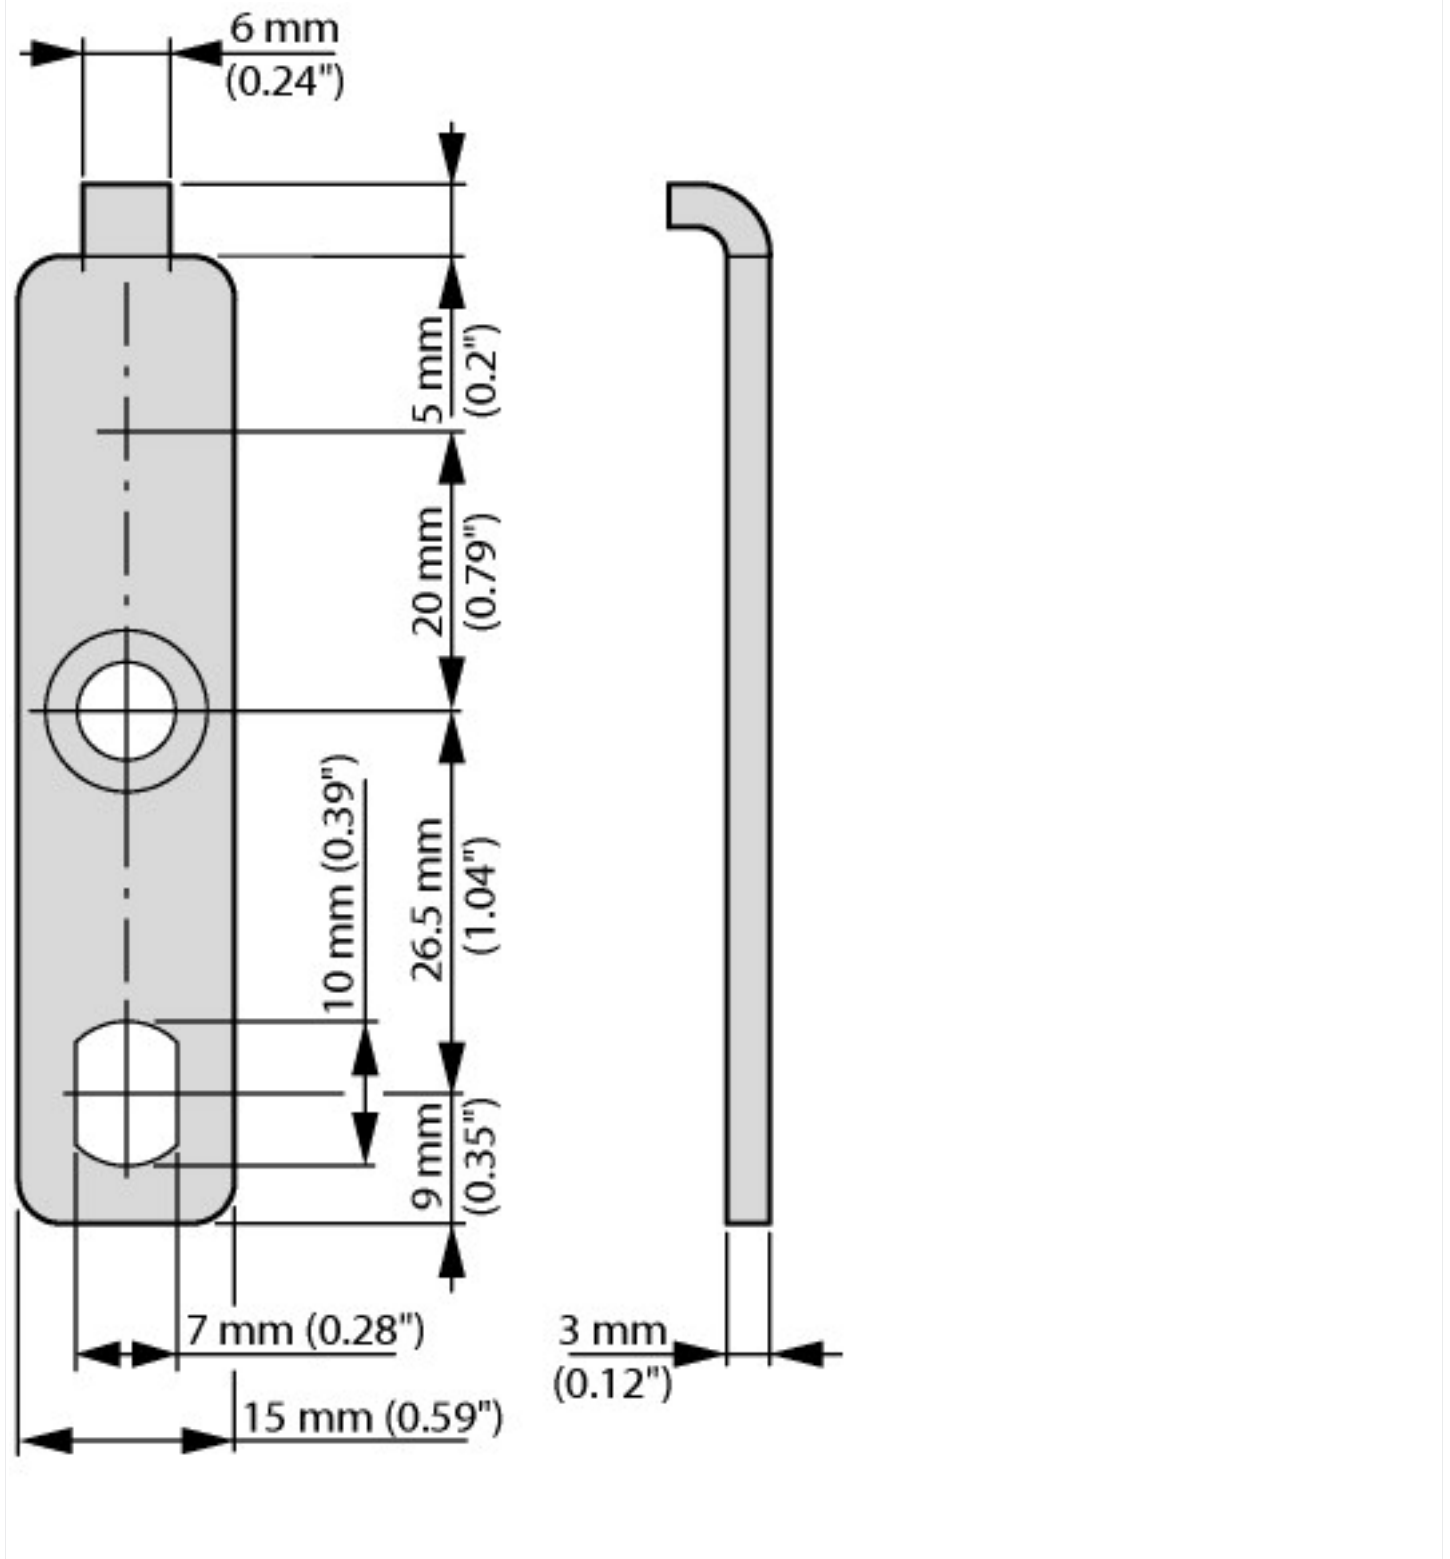

Wall fixing strap with screw, (1 set = 4 units)

Part no. **BL-CI**  
 Catalog No. **036168**

EL-Nummer **4132212**  
 (Norway)

**Delivery program**

			
Product range			Ci insulated enclosures
Product range			Ci insulated enclosures
Basic function			Basic enclosures
Product function			Accessories for enclosure assembly
Accessories			Fixing strap kits
Single unit/Complete unit			Modular system
Function			For securing Ci enclosures directly to the wall
Information about equipment supplied			Each set contains 4 straps.
For use with			Max. 4 CI43... enclosures
Material			galvanized

**Technical data ETIM 7.0**

Cabinet enclosures (EG000011) / Component for arrangement / baying system (switchgear cabinet) (EC002622)			
Electric engineering, automation, process control engineering / Electrical cabinet, housing, rack / Elements for switching cabinet, housing, rack / Component for arrangement/baying system (electrical cabinet) (ecl@ss10.0.1-27-18-28-13 [ACN631012])			
Model			Mounting bracket
Width		mm	15
Height		mm	72
Depth		mm	7
Material			Steel
Colour			Other
RAL-number			0

## Dimensions