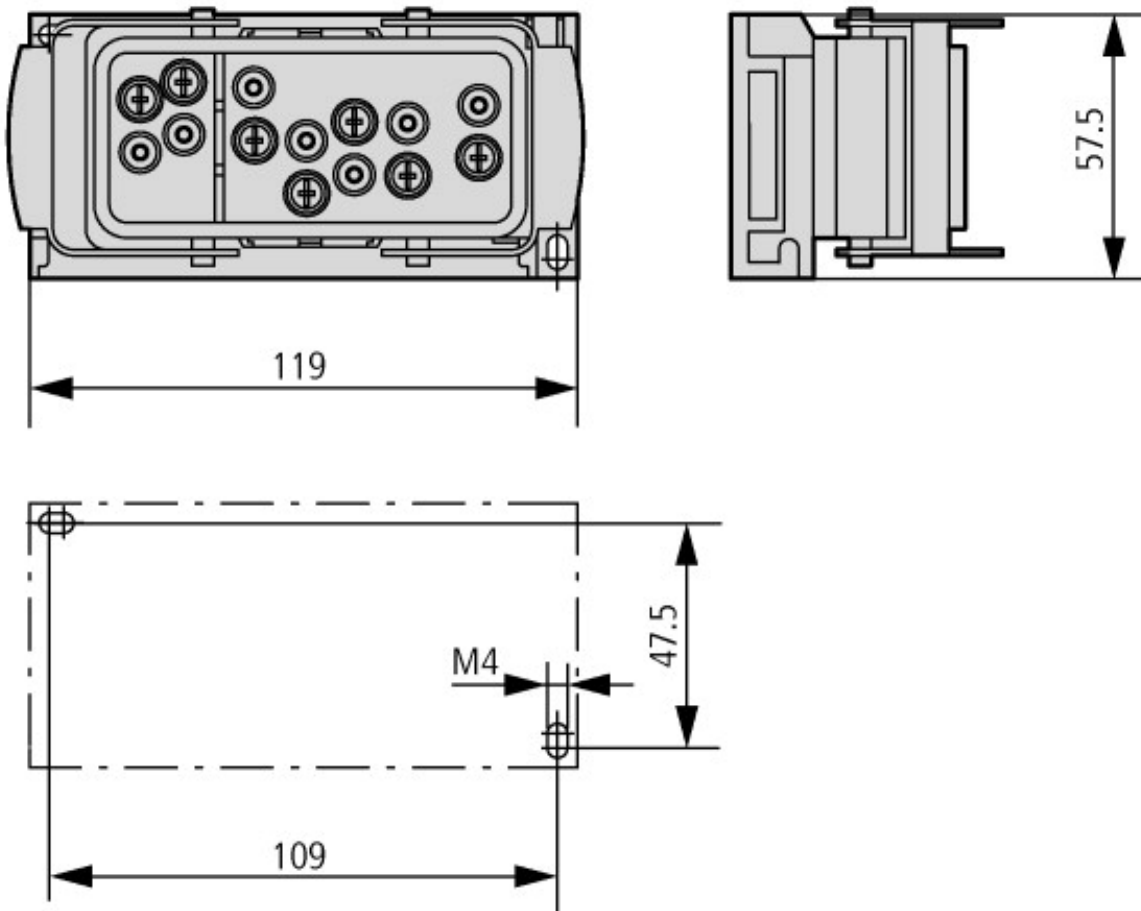

Plug outlet, for 400V, +ASi

Part no. RA-C1-PLF1
Catalog No. 116904
Eaton Catalog No. RA-C1-PLF1

Delivery program

Product range		Power supply at flat cable RA-C1
Subrange		400 V AC/AS-Interface flexible busbar junction
Basic function		Connection socket for power/AS-Interface cable
Description		Insulation piercing terminals, terminal socket with lock mechanism
For use with		
For use with		RA-C1-7X4HF RA-C1-PLM/C3-1M5
Instructions Can be used when AS-Interface implemented in flat cable.		

Dimensions

flexible busbar junction

RA-C1-PLF1

Additional product information (links)

IL03406020Z Rapid Link: Speed Control Unit	
IL03406020Z Rapid Link: Speed Control Unit	ftp://ftp.moeller.net/DOCUMENTATION/AWA_INSTRUCTIONS/IL03406020Z2014_09.pdf
MN03406003Z Rapid Link 4.0	
MN03406003Z Rapid Link 4.0 - Deutsch	ftp://ftp.moeller.net/DOCUMENTATION/AWB_MANUALS/MN03406003Z_DE.pdf
MN03406003Z Rapid Link 4.0 - English	ftp://ftp.moeller.net/DOCUMENTATION/AWB_MANUALS/MN03406003Z_EN.pdf
MN03406003Z Rapid Link 4.0 - français	ftp://ftp.moeller.net/DOCUMENTATION/AWB_MANUALS/MN03406003Z_FR.pdf
CA04020001Z-EN Product Range Catalog: Efficient Engineering for Starting and Controlling Motors	http://www.eaton.eu/DE/ecm/groups/public/@pub/@europe/@electrical/documents/content/pct_1095238.pdf