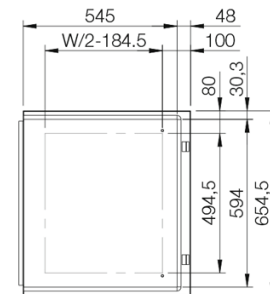

Base unit with mounting plate

Single door

Sectional top view

Inside door view

Double door

Sectional side view

Sectional top view

Inside right door view

Inside left door view

| B | | R | | .. |
|-----|------|-----|--|-------------|
| 500 | 600 | 494 | | MPCS061 |
| 500 | 600 | 494 | | MPCS061-316 |
| 500 | 800 | 494 | | MPCS081 |
| 500 | 800 | 494 | | MPCS081-316 |
| 500 | 1000 | 494 | | MPCS101 |
| 500 | 1000 | 494 | | MPCS101-316 |
| 500 | 1200 | 494 | | MPCS121 |
| 500 | 1200 | 494 | | MPCS121-316 |
| 500 | 1600 | 494 | | MPCS161 |
| 500 | 1600 | 494 | | MPCS161-316 |