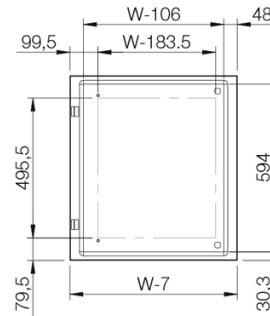

Base unit with mounting plate

Single door

Sectional top view

Inside door view

Double door

Sectional side view

Sectional top view

Inside right door view

Inside left door view

| B | | R | | .. |
|-----|------|-----|--|-------------|
| 500 | 600 | 494 | | MPCS061 |
| 500 | 600 | 494 | | MPCS061-316 |
| 500 | 800 | 494 | | MPCS081 |
| 500 | 800 | 494 | | MPCS081-316 |
| 500 | 1000 | 494 | | MPCS101 |
| 500 | 1000 | 494 | | MPCS101-316 |
| 500 | 1200 | 494 | | MPCS121 |
| 500 | 1200 | 494 | | MPCS121-316 |
| 500 | 1600 | 494 | | MPCS161 |
| 500 | 1600 | 494 | | MPCS161-316 |