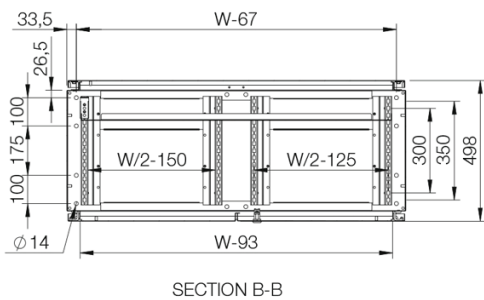

Base unit with mounting plate

Single door

Sectional top view

Inside door view

Double door

Sectional side view

Sectional top view

Inside right door view

Inside left door view

| B | | R | | .. |
|-----|------|-----|--|-------------|
| 500 | 600 | 494 | | MPCS061 |
| 500 | 600 | 494 | | MPCS061-316 |
| 500 | 800 | 494 | | MPCS081 |
| 500 | 800 | 494 | | MPCS081-316 |
| 500 | 1000 | 494 | | MPCS101 |
| 500 | 1000 | 494 | | MPCS101-316 |
| 500 | 1200 | 494 | | MPCS121 |
| 500 | 1200 | 494 | | MPCS121-316 |
| 500 | 1600 | 494 | | MPCS161 |
| 500 | 1600 | 494 | | MPCS161-316 |