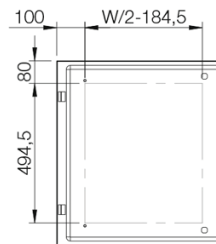

Base unit with mounting plate

Single door

Sectional top view

Inside door view

Double door

Sectional side view

Sectional top view

Inside right door view

Inside left door view

| B | | R | | .. |
|-----|------|-----|--|-------------|
| 500 | 600 | 494 | | MPCS061 |
| 500 | 600 | 494 | | MPCS061-316 |
| 500 | 800 | 494 | | MPCS081 |
| 500 | 800 | 494 | | MPCS081-316 |
| 500 | 1000 | 494 | | MPCS101 |
| 500 | 1000 | 494 | | MPCS101-316 |
| 500 | 1200 | 494 | | MPCS121 |
| 500 | 1200 | 494 | | MPCS121-316 |
| 500 | 1600 | 494 | | MPCS161 |
| 500 | 1600 | 494 | | MPCS161-316 |