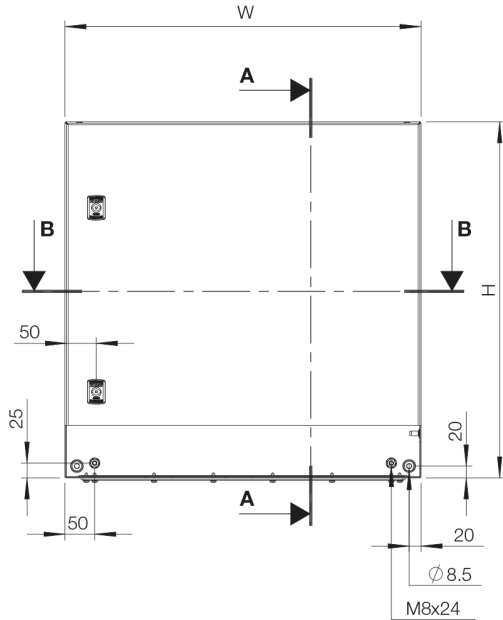

Estrutura: Folded and seam welded. Four 8.5 mm diameter holes for wall fixing, pressed out in 20.4 mm diameter x 2 mm depressions to allow air circulation around the rear part of the enclosure.

Porta: Surface mounted with 130° opening. Concealed removable hinges with captive pin. Hinges can be mounted to allow left or right hand opening. There are studs to mount door profiles MMDP included as standard. Sealing is ensured by an injected one piece polyurethane gasket.

MAS-PD

Mild steel, single door enclosure | Power Distribution

Front view

Sectional side view

Inside door view

Sectional top view

Sem platina de montagem

Dimensão do armário			Abertura de saída de cabos					Ref.
A	L	P	Tamanho	Tipo	Nº de tampas de cabos	Nº de fechaduras		
600	600	210	510 x 96	4	1	2	MAS0606021PER5	
600	600	300	510 x 96	4	1	2	MAS0606030PER5	
600	600	400	510 x 96	4	1	2	MAS0606040PER5	
600	800	300	310 x 96	2	2	2	MAS0608030PER5	
800	600	210	510 x 96	4	1	2	MAS0806021PER5	
800	600	260	510 x 96	4	1	2	MAS0806026PER5	
800	600	300	510 x 96	4	1	2	MAS0806030PER5	
800	600	400	510 x 96	4	1	2	MAS0806040PER5	
800	800	210	310 x 96	2	2	2	MAS0808021PER5	
800	800	300	310 x 96	2	2	2	MAS0808030PER5	
800	800	400	310 x 96	2	2	2	MAS0808040PER5	
1000	600	260	510 x 96	4	1	1*	MAS1006026PER5	
1000	600	300	510 x 96	4	1	1*	MAS1006030PER5	
1000	800	260	310 x 96	2	2	1*	MAS1008026PER5	
1000	800	300	310 x 96	2	2	1*	MAS1008030PER5	
1000	800	400	310 x 96	2	2	1*	MAS1008040PER5	
1200	600	300	510 x 96	4	1	1*	MAS1206030PER5	
1200	800	300	310 x 96	2	2	1*	MAS1208030PER5	
1200	800	400	310 x 96	2	2	1*	MAS1208040PER5	