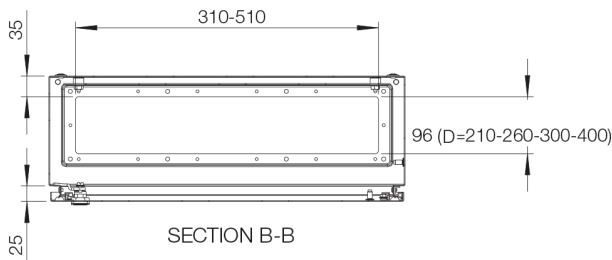

Estrutura: Folded and seam welded. Four 8.5 mm diameter holes for wall fixing, pressed out in 20.4 mm diameter x 2 mm depressions to allow air circulation around the rear part of the enclosure.

Porta: Surface mounted with 130° opening. Concealed removable hinges with captive pin. Hinges can be mounted to allow left or right hand opening. There are studs to mount door profiles MMDP included as standard. Sealing is ensured by an injected one piece polyurethane gasket.

MAS-PD

Mild steel, single door enclosure | Power Distribution

Front view

Sectional side view

Inside door view

Sectional top view

Sem platina de montagem

Dimensão do armário			Abertura de saída de cabos					Ref.
A	L	P	Tamanho	Tipo	Nº de tampas de cabos	Nº de fechaduras		
600	600	210	510 x 96	4	1	2	MAS0606021PER5	
600	600	300	510 x 96	4	1	2	MAS0606030PER5	
600	600	400	510 x 96	4	1	2	MAS0606040PER5	
600	800	300	310 x 96	2	2	2	MAS0608030PER5	
800	600	210	510 x 96	4	1	2	MAS0806021PER5	
800	600	260	510 x 96	4	1	2	MAS0806026PER5	
800	600	300	510 x 96	4	1	2	MAS0806030PER5	
800	600	400	510 x 96	4	1	2	MAS0806040PER5	
800	800	210	310 x 96	2	2	2	MAS0808021PER5	
800	800	300	310 x 96	2	2	2	MAS0808030PER5	
800	800	400	310 x 96	2	2	2	MAS0808040PER5	
1000	600	260	510 x 96	4	1	1*	MAS1006026PER5	
1000	600	300	510 x 96	4	1	1*	MAS1006030PER5	
1000	800	260	310 x 96	2	2	1*	MAS1008026PER5	
1000	800	300	310 x 96	2	2	1*	MAS1008030PER5	
1000	800	400	310 x 96	2	2	1*	MAS1008040PER5	
1200	600	300	510 x 96	4	1	1*	MAS1206030PER5	
1200	800	300	310 x 96	2	2	1*	MAS1208030PER5	
1200	800	400	310 x 96	2	2	1*	MAS1208040PER5	