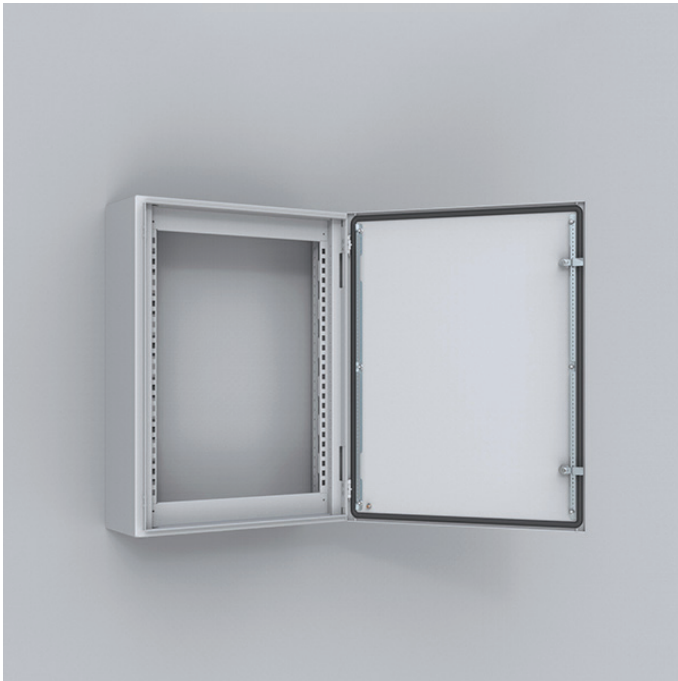

MAS-PD

Mild steel, single door enclosure | Power Distribution

nVent

HOFFMAN

CONNECT AND PROTECT

IP 66 | TYPE 4, 12, 13 | IK 10

The mild steel single door wall mounted enclosure range, MAS, with a IP 66 protection degree, is available off the shelf in many different sizes. This enclosure range is well suited for many different applications. The risk for component failure, and with that unnecessary downtime, is eliminated as water and dust are prevented from entering the enclosure.

Material: Body: 1.2 mm mild steel for enclosures with a depth of 155 mm / 1.4 mm for enclosures with a depth of 210 or 260 mm / 1.5 mm for enclosures with a depth of 300 or 400 mm, or if a height or width is 1000 mm or greater. Gland plate: 1.4 mm mild steel. Door: 1.2 mm mild steel / 1.5 mm for enclosures with a height or width of 500 mm or greater / 2 mm for enclosures with a height or width of 800 mm or greater. Mounting plate: 2 mm galvanized steel.

Estrutura: Folded and seam welded. Four 8.5 mm diameter holes for wall fixing, pressed out in 20.4 mm diameter x 2 mm depressions to allow air circulation around the rear part of the enclosure.

Porta: Surface mounted with 130° opening. Concealed removable hinges with captive pin. Hinges can be mounted to allow left or right hand opening. There are studs to mount door profiles MMDP included as standard. Sealing is ensured by an injected one piece polyurethane gasket.

Fechadura: Customized lock with double-bit for easy opening of the door. Double-bit 3 mm insert and 90° movement. 1000 mm high enclosures and above have espagnolette three point locking. Other inserts are available as an accessory.