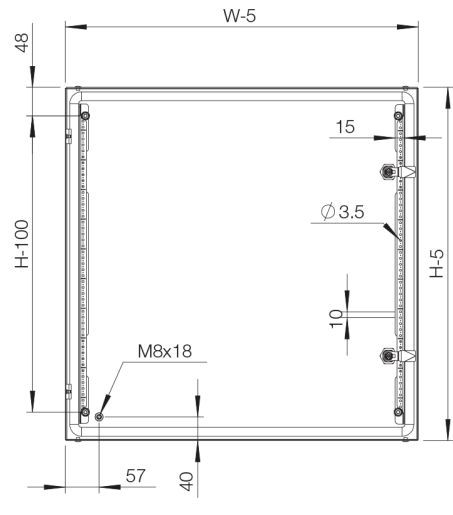

Estrutura: Folded and seam welded. Four 8.5 mm diameter holes for wall fixing, pressed out in 20.4 mm diameter x 2 mm depressions to allow air circulation around the rear part of the enclosure.

Porta: Surface mounted with 130° opening. Concealed removable hinges with captive pin. Hinges can be mounted to allow left or right hand opening. There are studs to mount door profiles MMDP included as standard. Sealing is ensured by an injected one piece polyurethane gasket.

MAS-PD

Mild steel, single door enclosure | Power Distribution

Front view

Sectional side view

Inside door view

Sectional top view

Sem platina de montagem

Dimensão do armário			Abertura de saída de cabos					Ref.
A	L	P	Tamanho	Tipo	Nº de tampas de cabos	Nº de fechaduras		
600	600	210	510 x 96	4	1	2	MAS0606021PER5	
600	600	300	510 x 96	4	1	2	MAS0606030PER5	
600	600	400	510 x 96	4	1	2	MAS0606040PER5	
600	800	300	310 x 96	2	2	2	MAS0608030PER5	
800	600	210	510 x 96	4	1	2	MAS0806021PER5	
800	600	260	510 x 96	4	1	2	MAS0806026PER5	
800	600	300	510 x 96	4	1	2	MAS0806030PER5	
800	600	400	510 x 96	4	1	2	MAS0806040PER5	
800	800	210	310 x 96	2	2	2	MAS0808021PER5	
800	800	300	310 x 96	2	2	2	MAS0808030PER5	
800	800	400	310 x 96	2	2	2	MAS0808040PER5	
1000	600	260	510 x 96	4	1	1*	MAS1006026PER5	
1000	600	300	510 x 96	4	1	1*	MAS1006030PER5	
1000	800	260	310 x 96	2	2	1*	MAS1008026PER5	
1000	800	300	310 x 96	2	2	1*	MAS1008030PER5	
1000	800	400	310 x 96	2	2	1*	MAS1008040PER5	
1200	600	300	510 x 96	4	1	1*	MAS1206030PER5	
1200	800	300	310 x 96	2	2	1*	MAS1208030PER5	
1200	800	400	310 x 96	2	2	1*	MAS1208040PER5	