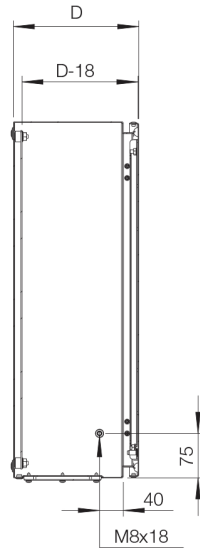

Estrutura: Folded and seam welded. Four 8.5 mm diameter holes for wall fixing, pressed out in 20.4 mm diameter x 2 mm depressions to allow air circulation around the rear part of the enclosure.

Porta: Surface mounted with 130° opening. Concealed removable hinges with captive pin. Hinges can be mounted to allow left or right hand opening. There are studs to mount door profiles MMDP included as standard. Sealing is ensured by an injected one piece polyurethane gasket.

MAS-PD

Mild steel, single door enclosure | Power Distribution

Front view

Sectional side view

Inside door view

Sectional top view

Sem platina de montagem

Dimensão do armário			Abertura de saída de cabos					Ref.
A	L	P	Tamanho	Tipo	Nº de tampas de cabos	Nº de fechaduras		
600	600	210	510 x 96	4	1	2	MAS0606021PER5	
600	600	300	510 x 96	4	1	2	MAS0606030PER5	
600	600	400	510 x 96	4	1	2	MAS0606040PER5	
600	800	300	310 x 96	2	2	2	MAS0608030PER5	
800	600	210	510 x 96	4	1	2	MAS0806021PER5	
800	600	260	510 x 96	4	1	2	MAS0806026PER5	
800	600	300	510 x 96	4	1	2	MAS0806030PER5	
800	600	400	510 x 96	4	1	2	MAS0806040PER5	
800	800	210	310 x 96	2	2	2	MAS0808021PER5	
800	800	300	310 x 96	2	2	2	MAS0808030PER5	
800	800	400	310 x 96	2	2	2	MAS0808040PER5	
1000	600	260	510 x 96	4	1	1*	MAS1006026PER5	
1000	600	300	510 x 96	4	1	1*	MAS1006030PER5	
1000	800	260	310 x 96	2	2	1*	MAS1008026PER5	
1000	800	300	310 x 96	2	2	1*	MAS1008030PER5	
1000	800	400	310 x 96	2	2	1*	MAS1008040PER5	
1200	600	300	510 x 96	4	1	1*	MAS1206030PER5	
1200	800	300	310 x 96	2	2	1*	MAS1208030PER5	
1200	800	400	310 x 96	2	2	1*	MAS1208040PER5	