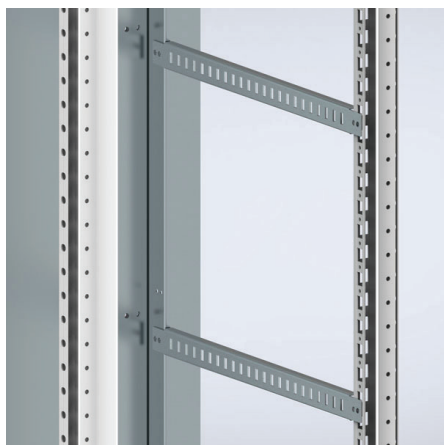

MSCFS

Side cable fixation profiles | Répartition de puissance

Description: Profiles to fix the cables easily in the side part of the cable section, the profiles must be fixed in the MSPM.

Matériau: 2 mm galvanized steel.

Livraison: 5 pieces with mounting material.

Pour armoire	
P	Référence
600	MSCFS600
800	MSCFS800