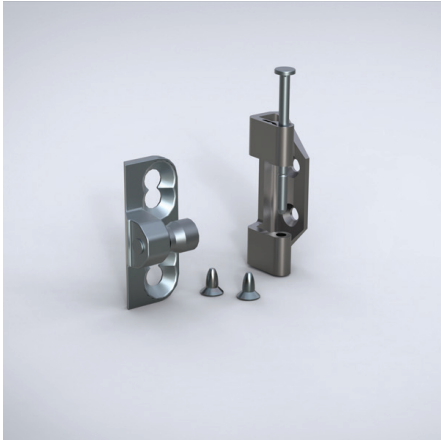

## DOOR MOUNTING KIT

**Description:** Door mounting kit for mild steel floor standing enclosures. Required when fitting a door. Only needed when there was no door mounted previously.

**Pack quantity:** 1 complete kit with hinges, rod catches and mounting accessories.