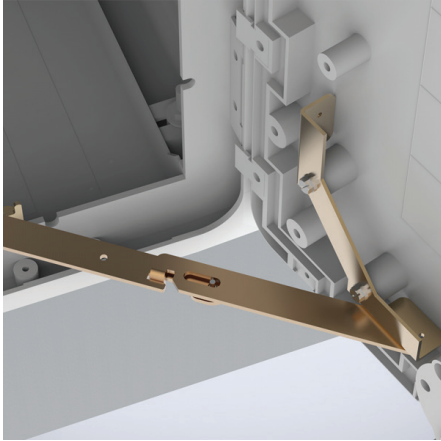

UDS

Door stop / Panel stop

Description: To secure the door/panel in an open position. Mounted directly to the door and body. Machining is not required.

Material: Steel.

Delivery: 1 piece with mounting accessories.

Description	Item no.
Left turning	UDS01
Right turning	UDS02

Valid for enclosures starting with 750 mm width.