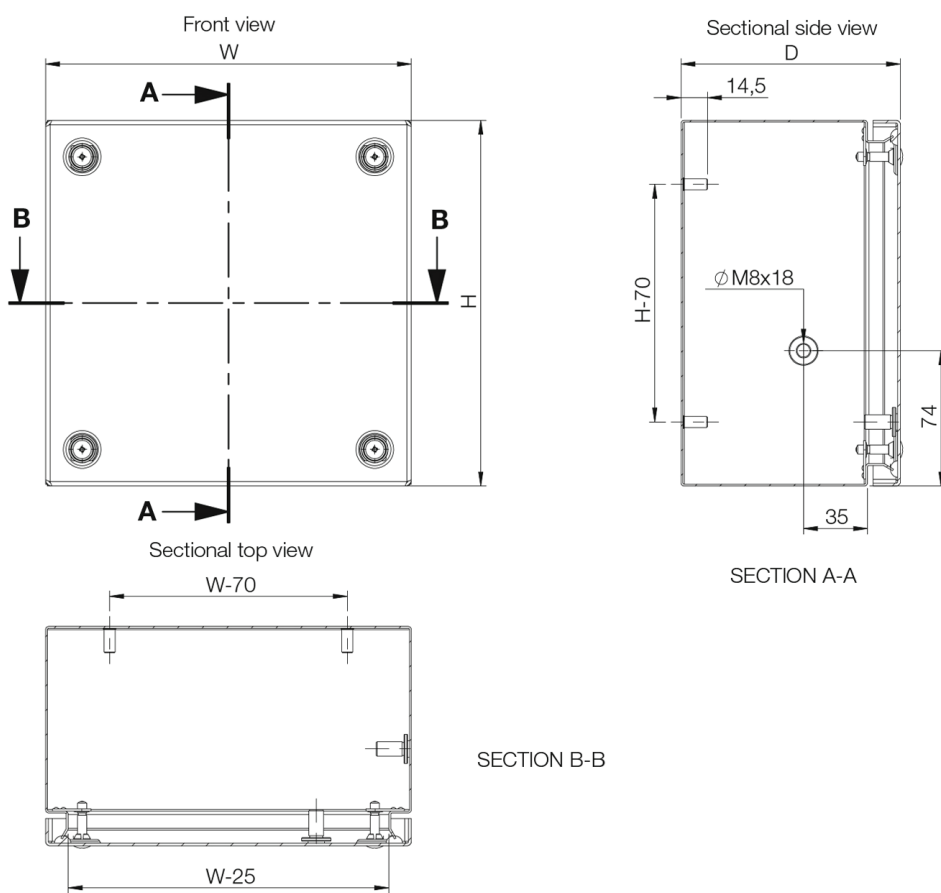

Material: AISI 304L pre-grained stainless steel / AISI 316L (on request). Body: 1 mm. Cover: 1.5 mm.

Body: Folded and seam welded. Four M6x13 studs for bottom profile / mounting plate fixation.

Gasket: For AISI 316L, sealing is ensured by an injected one piece silicone gasket.

Earthing: M8x18 mm earthing studs in body and cover, M8 nuts, earthing washers and earthing labels.

Protection: IP 66 | TYPE 4X, 12, 13 | IK 08.

Finish: 400 pre-grained stainless steel.

Delivery: Body, cover, cover screws, fixing screws, cover plugs and earthing facilities.

IP 66 | TYPE 4X, 12, 13 | IK 08

SSTB

Stainless steel terminal box

Box dimension				
H	W	D	Item no.	
150	150	80	SSTB151508	
150	150	80	SSTB151508-316	
150	150	120	SSTB151512	
150	150	120	SSTB151512-316	
150	300	80	SSTB153008	
150	300	80	SSTB153008-316	
150	300	120	SSTB153012	
150	300	120	SSTB153012-316	
200	200	80	SSTB202008	
200	200	80	SSTB202008-316	
200	200	120	SSTB202012	
200	200	120	SSTB202012-316	
200	300	80	SSTB203008	
200	300	80	SSTB203008-316	
200	300	120	SSTB203012	
200	300	120	SSTB203012-316	
200	400	80	SSTB204008	
200	400	80	SSTB204008-316	
200	400	120	SSTB204012	
200	400	120	SSTB204012-316	
200	500	120	SSTB205012	
200	500	120	SSTB205012-316	
200	600	120	SSTB206012	
200	600	120	SSTB206012-316	
200	800	120	SSTB208012	
200	800	120	SSTB208012-316	
300	300	80	SSTB303008	
300	300	80	SSTB303008-316	
300	300	120	SSTB303012	
300	300	120	SSTB303012-316	
300	400	120	SSTB304012	
300	400	120	SSTB304012-316	
300	500	120	SSTB305012	
300	500	120	SSTB305012-316	
300	600	120	SSTB306012	
300	600	120	SSTB306012-316	
400	400	120	SSTB404012	
400	400	120	SSTB404012-316	
400	600	120	SSTB406012	
400	600	120	SSTB406012-316	
400	800	120	SSTB408012	
400	800	120	SSTB408012-316	