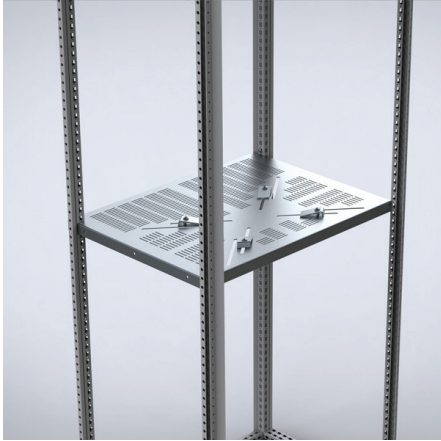

SHM

Monitor shelf

Description: Mounted directly onto the enclosure's frame. Provided with clamp-kit to hold a monitor in position.

Material: 2 mm zinc plated steel.

Pack quantity: 1 shelf with mounting accessories.

For enclosure		Mounting plate dimensions	
W	D	d	Item no.
600	600	555	SHM0606
600	800	755	SHM0608