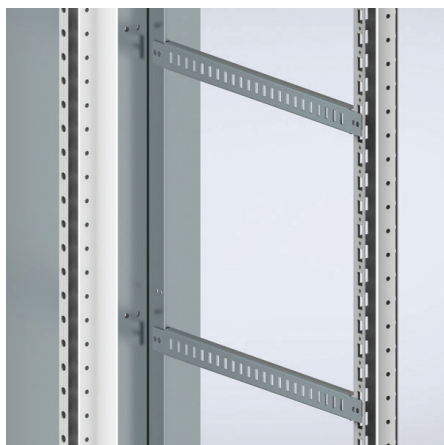

MSCFS

Side cable fixation profiles | Power Distribution

Description: Profiles to fix the cables easily in the side part of the cable section, the profiles must be fixed in the MSPM.

Material: 2 mm galvanized steel.

Delivery: 5 pieces with mounting material.

For enclosure	
D	Item no.
600	MSCFS600
800	MSCFS800