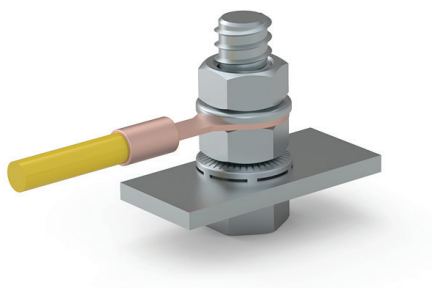

ECP

Earthing connection for panels | Floor Standing Enclosures

Description: Earthing connection for fixing the earthing straps and cables to panels, mounting plates or profiles.

Pack quantity: 10 sets.

Bolt size	Item no.
M6	ECP06
M8	ECP08