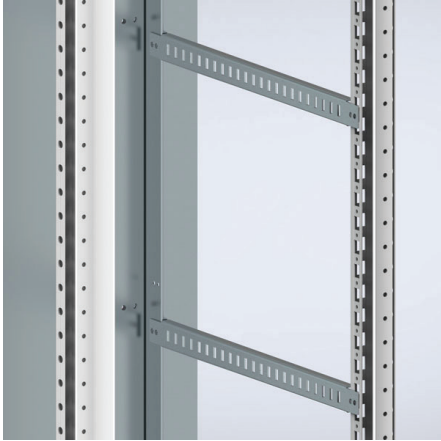

MSCFS

Side cable fixation profiles | Stromverteilung

Beschreibung: Profiles to fix the cables easily in the side part of the cable section, the profiles must be fixed in the MSPM.

Material: 2 mm galvanized steel.

Lieferumfang: 5 pieces with mounting material.