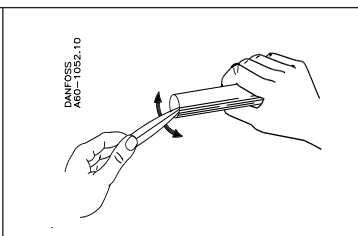

Installation guide

Pressure switch (cutting ring couplig)

Type KP

017R9517

017R9517