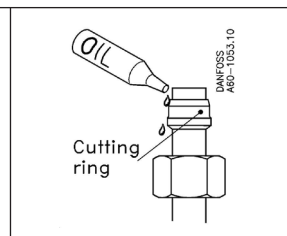

Installation guide

Pressure switch (cutting ring couplig)

Type KP

017R9517

017R9517