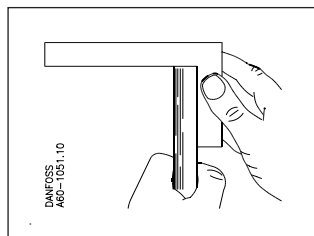

Installation guide

Pressure switch (cutting ring couplig)

Type KP

017R9517

017R9517