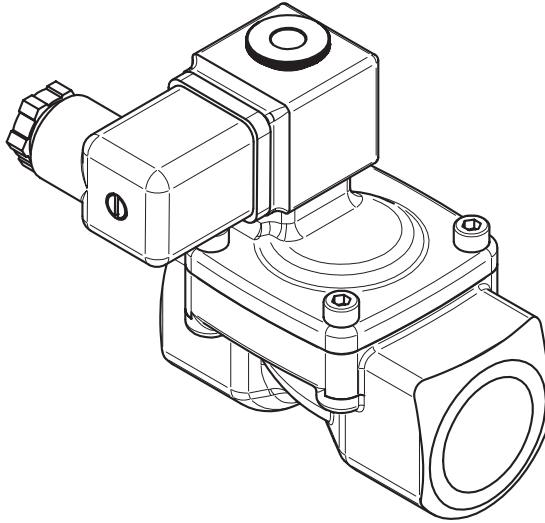

Installation guide  
Solenoid valve  
Type EV220A

032R9271

032R9271

1

2

3

4

5