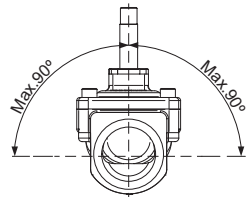

Installation guide  
Solenoid valve  
Type EV220A

032R9271

032R9271

1

2

3

4

5