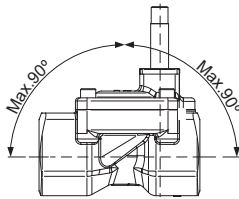

Installation guide  
Solenoid valve  
Type EV220A

032R9271

032R9271

1

2

3

4

5