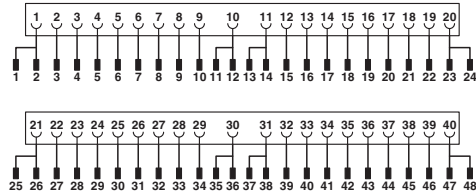

Front adapters - FLKM 50-PA-S300/SO167 - 2307662

Circuit diagram

Connection scheme FLKM 50-PA-S300/SO167

Phoenix Contact 2016 © - all rights reserved
<http://www.phoenixcontact.com>

PHOENIX CONTACT GmbH & Co. KG
Flachsmarktstr. 8
32825 Blomberg
Germany
Tel. +49 5235 300
Fax +49 5235 3 41200
<http://www.phoenixcontact.com>