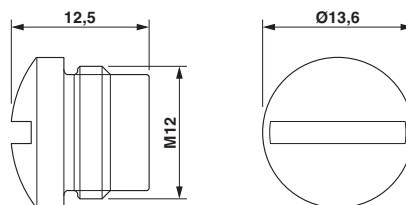

Approval details

EAC

Drawings

Dimensional drawing

Phoenix Contact 2016 © - all rights reserved
<http://www.phoenixcontact.com>

PHOENIX CONTACT GmbH & Co. KG
Flachmarktstr. 8
32825 Blomberg
Germany
Tel. +49 5235 300
Fax +49 5235 3 41200
<http://www.phoenixcontact.com>