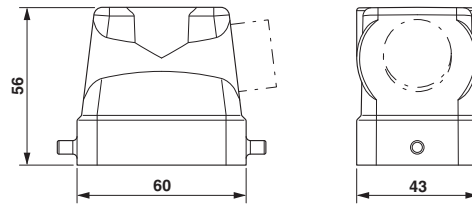

HEAVYCON B6 sleeve housing, for single locking latch, height: 56 mm, with 1 x M20 thread, lateral cable outlet

Key Commercial Data

Packing unit	10 STK
GTIN	 4 046356 695268

Technical data

Dimensions

Height	56 mm
Width	43 mm
Length	60 mm

Ex Approvals

Approvals submitted

Approval details

EAC

Drawings

Housing - HC-B 6-TFL-N-O1STM20S - 1460346

Schematic diagram

Dimensional drawing