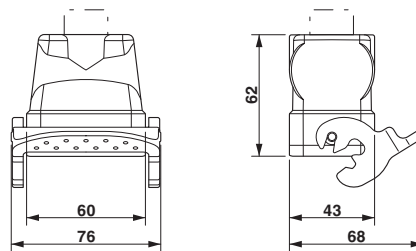

HEAVYCON B6 coupling housing, with single locking latch, height: 62 mm, with 1 x Pg13.5 gland, straight cable outlet

Key Commercial Data

Packing unit	10 STK
GTIN	 4 046356 695114

Technical data

Dimensions

Height	62 mm
Width	43 mm
Length	73 mm

Ambient conditions

Degree of protection of housing (IP)	IP65
Ambient temperature (operation)	-40 °C ... 125 °C

General

Note	For contact inserts HC-B6, BB10, DD24, M
Size	B6
Housing type	Coupling housings
Locking type	With single locking latch
No. of cable outlets	1
Cable exit	straight
Screw connection	none
Type of the screw connection	1x Pg13,5
Housing material	Aluminum die-cast
Housing surface material	Powder-coated, gray
Seal material	NBR
Material lock	Stainless steel, handle: PA
Material grip body interlock	PA

Ex Approvals

Approvals submitted

Approval details

EAC

Drawings

Housing - HC-B 6-KML-N-O1PG13.5 - 1460168

Dimensional drawing

Dimensional drawing