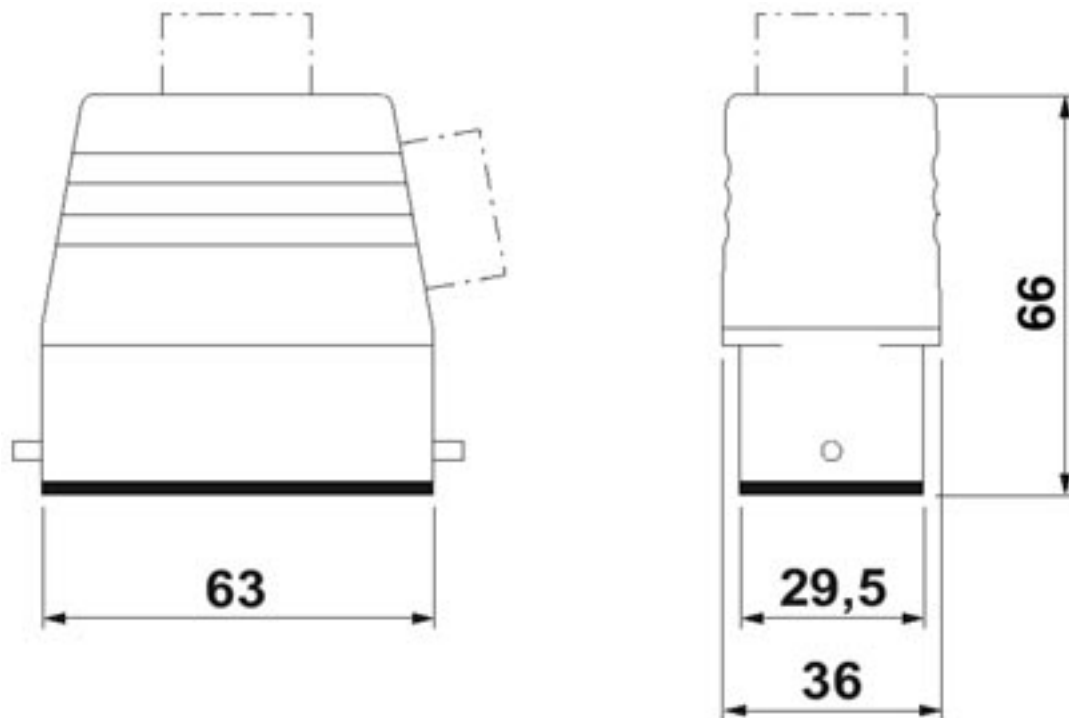

Technical data

Dimensions

Height	66 mm
Width	36 mm
Length	63 mm

Ambient conditions

Degree of protection of housing (IP)	IP65
Ambient temperature (operation)	-40 °C ... 125 °C

General

Note	For contact inserts HC-D15, A10
Size	D15
Housing type	Sleeve housing
Locking type	for single locking latch
No. of cable outlets	1
Cable exit	Lateral
Screw connection	none
Type of the screw connection	1x Pg21
Housing material	Aluminum die-cast
Housing surface material	Powder-coated, gray
Seal material	NBR

Housing - HC-D15-TFL-66/O1PG21S - 1416386

Dimensional drawing

Phoenix Contact 2016 © - all rights reserved
<http://www.phoenixcontact.com>

PHOENIX CONTACT GmbH & Co. KG
Flachmarktstr. 8
32825 Blomberg
Germany
Tel. +49 5235 300
Fax +49 5235 3 41200
<http://www.phoenixcontact.com>