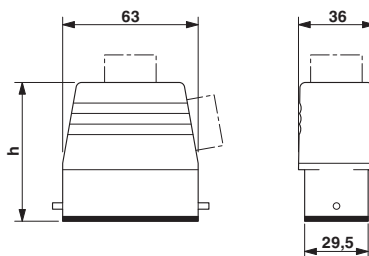

Technical data

Dimensions

Height	66 mm
Width	36 mm
Length	63 mm

Ambient conditions

Degree of protection of housing (IP)	IP65
Ambient temperature (operation)	-40 °C ... 125 °C

General

Note	For contact inserts HC-D15, A10
Size	D15
Housing type	Sleeve housing
Locking type	for single locking latch
No. of cable outlets	1
Cable exit	straight
Screw connection	none
Type of the screw connection	1x Pg21
Housing material	Aluminum die-cast
Housing surface material	Powder-coated, gray
Seal material	NBR

Dimensional drawing

Phoenix Contact 2016 © - all rights reserved
<http://www.phoenixcontact.com>

PHOENIX CONTACT GmbH & Co. KG
Flachmarktstr. 8
32825 Blomberg
Germany
Tel. +49 5235 300
Fax +49 5235 3 41200
<http://www.phoenixcontact.com>