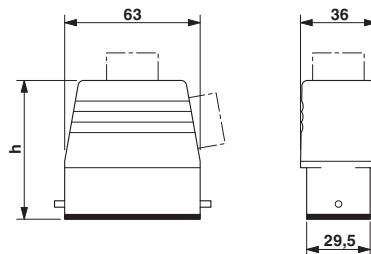

Technical data

Dimensions

Height	66 mm
Width	36 mm
Length	63 mm

Ambient conditions

Degree of protection of housing (IP)	IP65
Ambient temperature (operation)	-40 °C ... 125 °C

General

Note	For contact inserts HC-D15, A10
Size	D15
Housing type	Sleeve housing
Locking type	for single locking latch
No. of cable outlets	1
Cable exit	straight
Screw connection	none
Type of the screw connection	1x Pg16
Housing material	Aluminum die-cast
Housing surface material	Powder-coated, gray
Seal material	NBR

Dimensional drawing

Phoenix Contact 2016 © - all rights reserved
<http://www.phoenixcontact.com>

PHOENIX CONTACT GmbH & Co. KG
Flachmarktstr. 8
32825 Blomberg
Germany
Tel. +49 5235 300
Fax +49 5235 3 41200
<http://www.phoenixcontact.com>