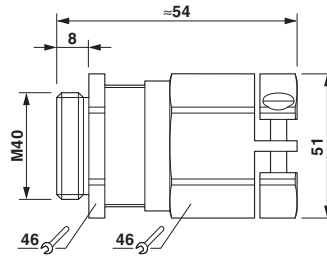

Cable gland, Cable gland material: Nickel-plated brass, Application: Standard, External cable diameter 16 mm ... 28 mm, Shielding: No, Connecting thread: M40, Color: silver

The figure shows version G-INESR-M25-M68N-NEPDS-S

Key Commercial Data

Packing unit	1 STK
GTIN	 4 055626 038681

Technical data

Dimensions

Length	54 mm
Length without connecting thread	46 mm
Connecting thread diameter	40 mm
Wrench size, union nut	46 mm
Wrench size, support	46 mm
Hexagon angular dimension GRP	51 mm
Length of the connecting thread	8 mm
External cable diameter	16 mm ... 28 mm
Clamping range of the strain relief clip	16.00 mm ... 28.00 mm

Cable gland - G-INESR-M40-M68N-NEPDS-S - 1415195

Drawings

Dimensional drawing

Phoenix Contact 2016 © - all rights reserved
<http://www.phoenixcontact.com>

PHOENIX CONTACT GmbH & Co. KG
Flachsmarktstr. 8
32825 Blomberg
Germany
Tel. +49 5235 300
Fax +49 5235 3 41200
<http://www.phoenixcontact.com>

To access the product, [click on the green button.](#)

Product	Code	Reference	Product link
Cable gland, Cable gland material: Nickel-plated brass, Application: Standard, External cable diameter 16 mm ... 28 mm, Shielding: No, Connecting thread: M40, Color: silver	1415195	G-INESR-M40-M68N-NEPDS-S	Buy on EAN