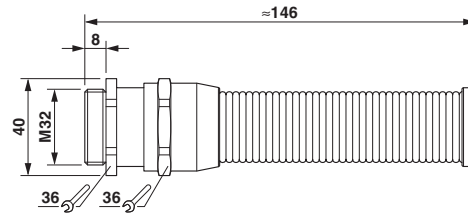

Cable gland - G-INB-M32-M68N-NEPDS-S - 1415184

Dimensional drawing

Phoenix Contact 2016 © - all rights reserved
<http://www.phoenixcontact.com>

PHOENIX CONTACT GmbH & Co. KG
Flachsmarktstr. 8
32825 Blomberg
Germany
Tel. +49 5235 300
Fax +49 5235 3 41200
<http://www.phoenixcontact.com>