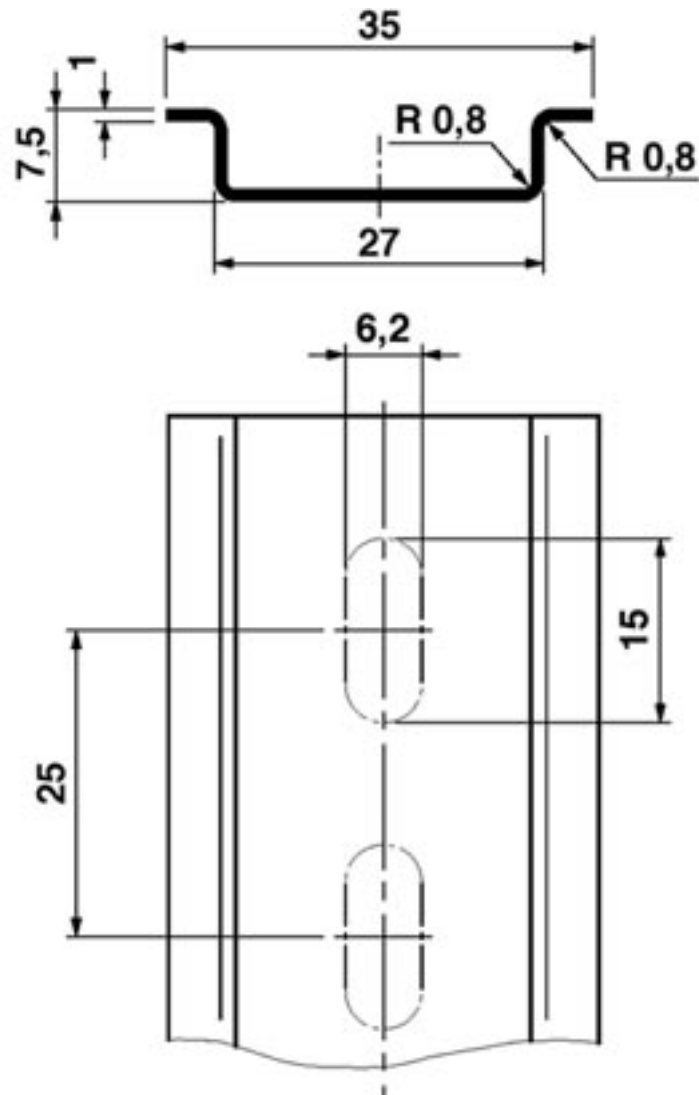

NS 35 DIN rail, height 7.5 mm, length 1155 mm

Key Commercial Data

Packing unit	10 STK
GTIN	 4 017918 932626

Technical data

Dimensions

Height	7.5 mm
Length	1155 mm
Width	35 mm

General

Material	Steel
Coating	Galvanized, passivated with a thick layer
Color	silver
Test standard	In acc. with EN 60715: 2001

DIN rail perforated - NS 35/ 7,5 PERF 1155MM - 1207666

Classifications

eCl@ss

eCl@ss 8.0	27400602
eCl@ss 9.0	27400602

ETIM

ETIM 2.0	EC001285
ETIM 3.0	EC001285
ETIM 4.0	EC000212
ETIM 5.0	EC000212

UNSPSC

UNSPSC 6.01	30212109
UNSPSC 7.0901	39121708
UNSPSC 11	39121708
UNSPSC 12.01	39121708
UNSPSC 13.2	39121708

Drawings

DIN rail perforated - NS 35/ 7,5 PERF 1155MM - 1207666

Dimensional drawing

Phoenix Contact 2016 © - all rights reserved
<http://www.phoenixcontact.com>

PHOENIX CONTACT GmbH & Co. KG
Flachsmarktstr. 8
32825 Blomberg
Germany
Tel. +49 5235 300
Fax +49 5235 3 41200
<http://www.phoenixcontact.com>

To access the product, [click on the green button.](#)

Product	Code	Reference	Product link
NS 35 DIN rail, height 7.5 mm, length 1155 mm	1207666	NS 35/ 7,5 PERF 1155MM	Buy on EAN