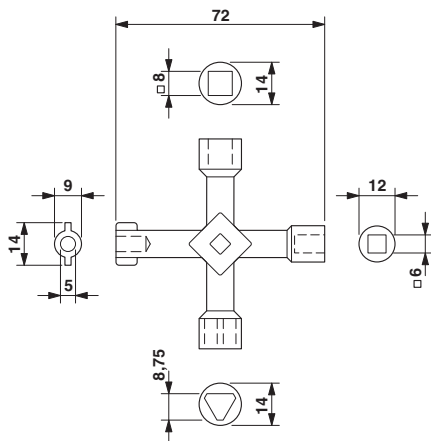

Control cabinet key - USS 4 - 1203149

Classifications

UNSPSC

UNSPSC 6.01	30211811
UNSPSC 7.0901	39121410
UNSPSC 11	39121410
UNSPSC 12.01	39121410
UNSPSC 13.2	39121410

Drawings

Dimensional drawing

Schematic diagram